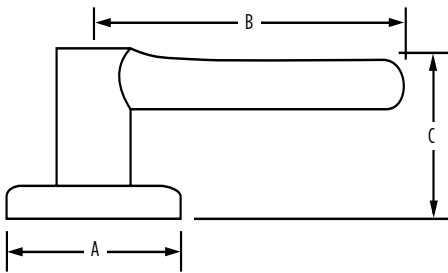

DAYLON ROUND ROSE

Box Pack Specifications

SATIN NICKEL

SATIN CHROME

POLISHED CHROME

MATTE BLACK

AVAILABLE FUNCTIONS:

Passage

Privacy

Inactive

DAYLON - ROUND ROSE	15 Satin Nickel	26 Polished Chrome	26D Satin Chrome	514 Matte Black
Passage		<input type="checkbox"/>		
Passage 20 Min	<input type="checkbox"/>		<input type="checkbox"/>	<input type="checkbox"/>
Passage 3 Hour			<input type="checkbox"/>	
Privacy	<input type="checkbox"/>	<input type="checkbox"/>	<input type="checkbox"/>	<input type="checkbox"/>
Inactive	<input type="checkbox"/>	<input type="checkbox"/>	<input type="checkbox"/>	<input type="checkbox"/>

SPECIFICATIONS

Door Prep	Cross Bore 2-1/8" Edge Bore 1" Latch Face 1"x2-1/4"
Backset	Adjustable to 2-3/8" or 2-3/4"
Door Thickness	1-3/8"-1-3/4" doors standard thickness
Faceplates	1"x2-1/4" Includes square corner and drive-in
Strikes	2-1/4" full lip. Includes square corner and radius corner
Bolt	1/2" throw. Nickel plated
Door Handing	Reversible for right or left-handed doors
ANSI/BHMA	A156.5 Grade 3
ADA	N/A
UL	Fire rating available, see specific product for availability
ASTM	All Weiser product meets ASTM E 331 water penetration testing

Dimensions	A	B	C	C (Keyed)
Daylon (Round Rose)	2 9/16"	3 5/8"	2 3/8"	

WARRANTY:

Safelock by Weiser™ products provide a "Lifetime Mechanical & 5 Year-Limited Finish Warranty" that covers all defects in material and workmanship. For more information, please visit ca.weiserlock.com/en/warranty/.